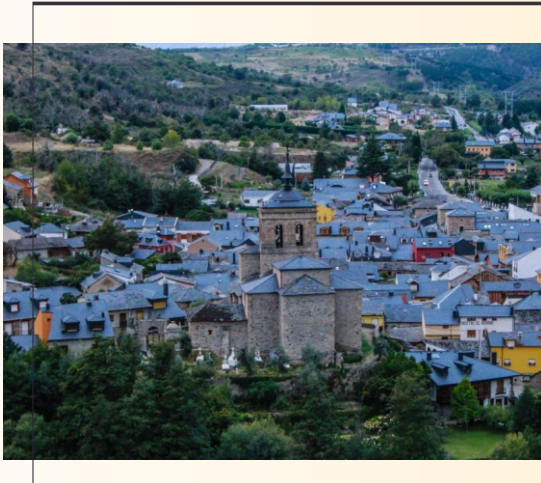

09. Location

In 2020 Molinaseca enters the list of "Most Beautiful Towns in Spain" thanks to its history, landscapes and entertainment.

Molinaseca is a suggestive town with a medieval flavor and a traveling path, which occupies a fertile valley full of fruit trees, meadows and orchards, crossed by the Meruelo River with crystal-clear waters and magnificent trout.

This small town currently has almost 10 centuries of history and is an obligatory stop on the Camino de Santiago for pilgrims traveling to Galicia.